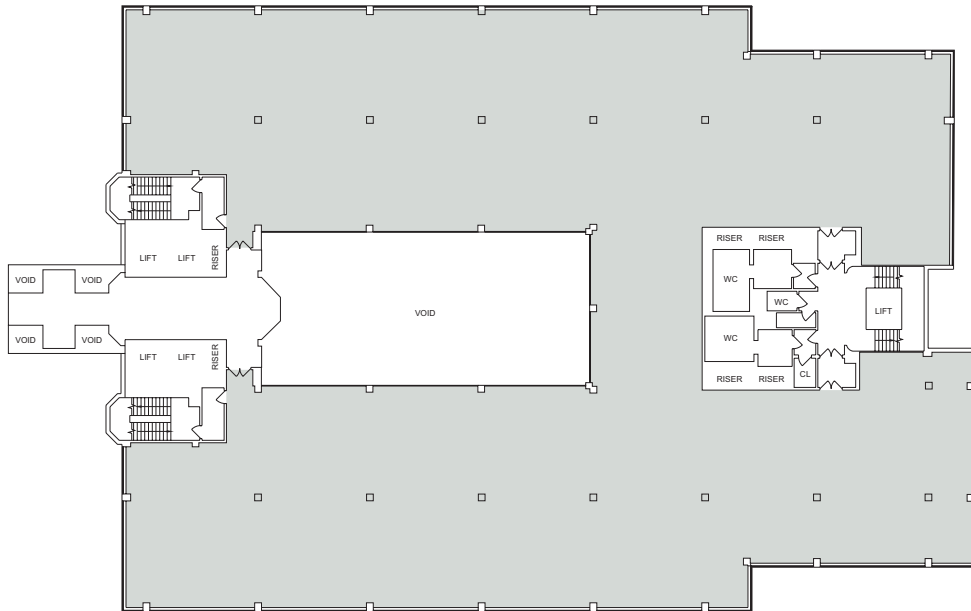

IMPERIAL PLACE

BOREHAMWOOD WD6 1JN

FOUR

17,507 SQ FT (1,626.4 SQ M)

First floor

Potential subdivision options