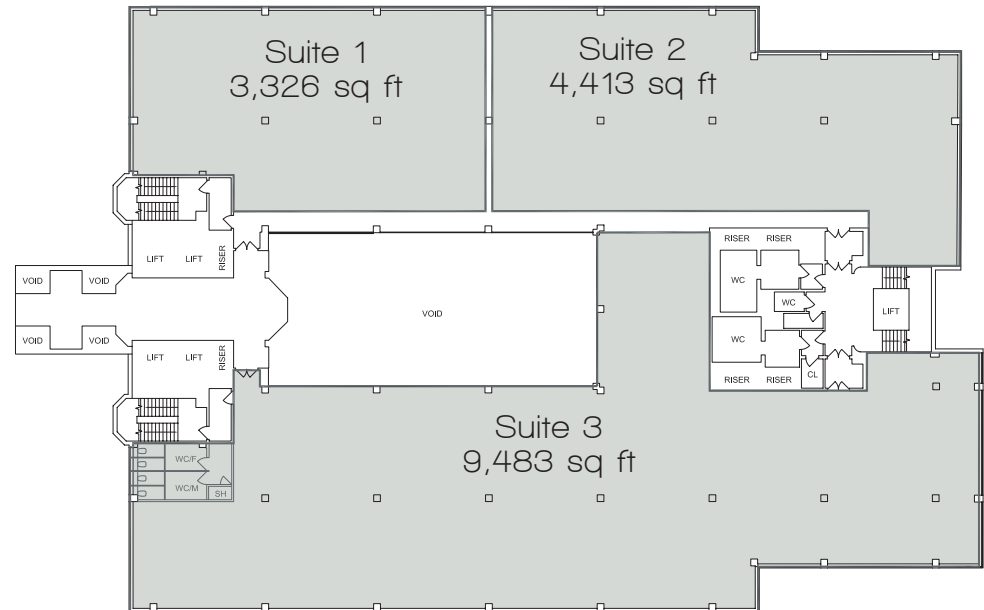

IMPERIAL PLACE

BOREHAMWOOD WD6 1JN

FOUR

17,507 SQ FT (1,626.4 SQ M)

First floor

Potential subdivision options